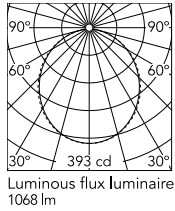

### Physical

Colour	Black
Trim	No
Orientation	Fixed
Length (mm)	845
Net weight (kg)	1.92
IP internal	20
IP external	20

### Technical Drawings

2D [↓ ZIP](#)

3D [↓ ZIP](#)

## Schematic light drawing

Beam Angle: 107°

h(m)	E(lx)	D(m)
1	393	2.63
2	98	5.26
3	44	7.90
4	25	10.53
5	16	13.16