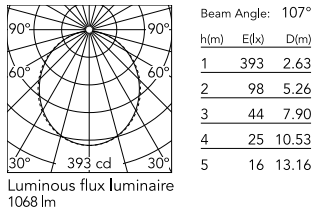

Physical

Colour	Anodized Grey
Trim	No
Orientation	Fixed
Length (mm)	845
Net weight (kg)	1.92
IP internal	20
IP external	20

Download

Mounting instructions [↓ ZIP](#)

Photometric Files

LDT / IES [↓ ZIP](#)

Technical Drawings

2D [↓ ZIP](#)

3D [↓ ZIP](#)

Schematic light drawing

Photometric

Lighting type	Direct
Light distribution	Symmetric
CCT (K)	4000
CRI>	80
Beam angle C0-180 (°)	110
Beam angle C90-270 (°)	110

Electrical

Insulation class	I
Frequency (Hz)	50/60
Main voltage (Vac)	220-240
Power supply	Integrated
Dimmable	Yes
Power supply type	Dimmable DALI 1
Emergency	No