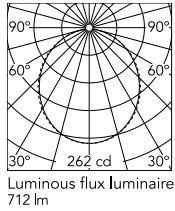

Physical

Colour	White
Trim	No
Orientation	Fixed
Length (mm)	565
Net weight (kg)	1.28
IP internal	20
IP external	20

Download

Mounting instructions [↓ ZIP](#)

Photometric Files

LDT / IES [↓ ZIP](#)

Technical Drawings

2D [↓ ZIP](#)

3D [↓ ZIP](#)

Schematic light drawing

Beam Angle: 107°

h(m)	E(lx)	D(m)
1	262	2.63
2	65	5.26
3	29	7.90
4	16	10.53
5	10	13.16

Photometric

Lighting type	Direct
Light distribution	Symmetric
CCT (K)	4000
CRI>	80
Beam angle C0-180 (°)	110
Beam angle C90-270 (°)	110