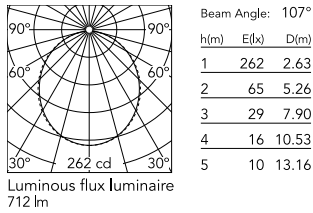

### Physical

Colour	Black
Trim	No
Orientation	Fixed
Length (mm)	565
Net weight (kg)	1.28
IP internal	20
IP external	20

### Photometric Files

LDT / IES [↓ ZIP](#)

### Technical Drawings

2D [↓ ZIP](#)

3D [↓ ZIP](#)

## Schematic light drawing