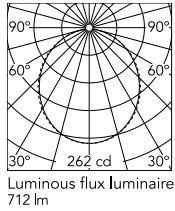

Physical

Colour	Anodized Grey
Trim	No
Orientation	Fixed
Length (mm)	565
Net weight (kg)	1.28
IP internal	20
IP external	20

Download

[Mounting instructions](#) ZIP

Photometric Files

[LDT / IES](#) ZIP

Technical Drawings

[2D](#) ZIP

[3D](#) ZIP

Schematic light drawing

Beam Angle: 107°

h(m)	E(lx)	D(m)
1	262	2.63
2	65	5.26
3	29	7.90
4	16	10.53
5	10	13.16

Photometric

Lighting type	Direct
Light distribution	Symmetric
CCT (K)	4000
CRI>	80
Beam angle C0-180 (°)	110
Beam angle C90-270 (°)	110