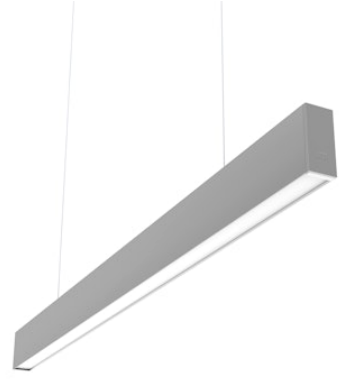

FLOS

N35D054G02BDA Anodized Grey

In-Finity 35 Suspension Down 4000K General Lighting Dali

Designed by FLOS Architectural, 2017

LED modular system for suspended installation, including LED luminaires, aluminum installation profile, and diffusers. Drivers included in lighting modules for 220-240V connection to mains or to other lighting modules. Suspension kit not included.

Are you a professional and your project needs consulting and support?

[BOOK AN APPOINTMENT](#)

Main specifications

Mounting	Suspension
Environments	Indoor dry location
Light source type	LED
Light sources included	Yes
LED type	Top LED
Lamp category	LED
Number of lamps	1
Power (W)	13
Lumen Output (lm)	712

Physical

Colour	Anodized Grey
Trim	No
Orientation	Fixed
Length (mm)	565
Net weight (kg)	1.28
IP internal	20
IP external	20

Download

[Mounting instructions](#) ZIP

Photometric Files

[LDT / IES](#) ZIP

Technical Drawings