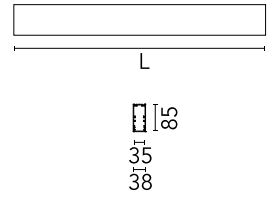

LED modular system for suspended installation, including LED luminaires, aluminum installation profile, and diffusers. Drivers included in lighting modules for 220-240V connection to mains or to other lighting modules. Suspension kit not included.