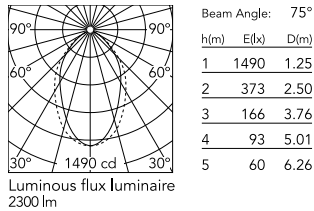

Physical

Colour	Black
Trim	No
Orientation	Fixed
Length (mm)	2530
Net weight (kg)	5.75
IP internal	20
IP external	20

Download

Mounting instructions [↓ ZIP](#)

Photometric Files

LDT / IES [↓ ZIP](#)

Technical Drawings

2D [↓ ZIP](#)

3D [↓ ZIP](#)

Schematic light drawing

Photometric

Lighting type	Direct
Light distribution	Asymmetric
CCT (K)	3000
CRI>	80
Beam angle C0-180 (°)	76
Beam angle C90-270 (°)	64

Electrical

Insulation class	I
Frequency (Hz)	50/60
Main voltage (Vac)	220-240
Power supply	Integrated
Dimmable	Yes
Power supply type	Dimmable DALI 1
Emergency	No