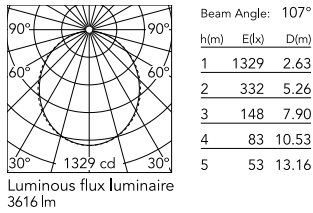

Physical

Colour	White
Trim	No
Orientation	Fixed
Length (mm)	3095
Net weight (kg)	7.03
IP internal	20
IP external	20

Download

Mounting instructions [↓ ZIP](#)

Photometric Files

LDT / IES [↓ ZIP](#)

Technical Drawings

2D [↓ ZIP](#)

3D [↓ ZIP](#)

Schematic light drawing

Photometric

Lighting type	Direct
Light distribution	Symmetric
CCT (K)	3000
CRI>	80
Beam angle C0-180 (°)	110
Beam angle C90-270 (°)	110

Electrical

Insulation class	I
Frequency (Hz)	50/60
Main voltage (Vac)	220-240
Power supply	Integrated
Dimmable	No
Power supply type	Non Dimmable
Emergency	No