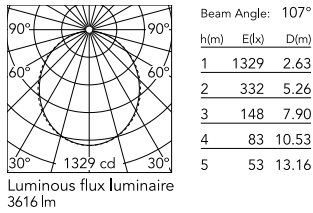

Physical

Colour	Anodized Grey
Trim	No
Orientation	Fixed
Length (mm)	3095
Net weight (kg)	7.03
IP internal	20
IP external	20

Download

[Mounting instructions](#) ZIP

Photometric Files

[LDT / IES](#) ZIP

Technical Drawings

[2D](#) ZIP

[3D](#) ZIP

Schematic light drawing

Photometric

Lighting type	Direct
Light distribution	Symmetric
CCT (K)	3000
CRI>	80
Beam angle C0-180 (°)	110
Beam angle C90-270 (°)	110

Electrical

Insulation class	I
Frequency (Hz)	50/60
Main voltage (Vac)	220-240
Power supply	Integrated
Dimmable	No
Power supply type	Non Dimmable
Emergency	No