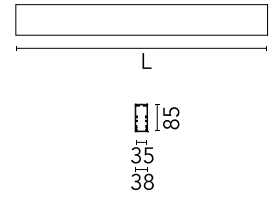

LED modular system for suspended installation, including LED luminaires, aluminum installation profile, and diffusers. Drivers included in lighting modules for 220-240V connection to mains or to other lighting modules. Suspension kit not included.