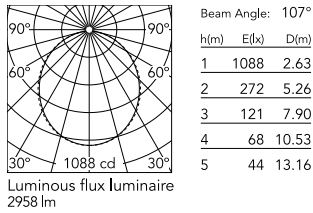

### Physical

Colour	White
Trim	No
Orientation	Fixed
Length (mm)	2530
Net weight (kg)	5.75
IP internal	20
IP external	20

### Photometric Files

LDT / IES [↓ ZIP](#)

### Technical Drawings

2D [↓ ZIP](#)

3D [↓ ZIP](#)

## Schematic light drawing