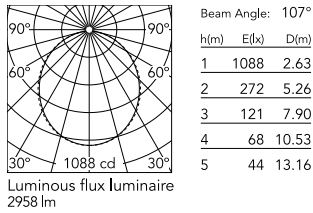

Physical

Colour	Black
Trim	No
Orientation	Fixed
Length (mm)	2530
Net weight (kg)	5.75
IP internal	20
IP external	20

Download

Mounting instructions [↓ ZIP](#)

Photometric Files

LDT / IES [↓ ZIP](#)

Technical Drawings

2D [↓ ZIP](#)

3D [↓ ZIP](#)

Schematic light drawing

Photometric

Lighting type	Direct
Light distribution	Symmetric
CCT (K)	3000
CRI>	80
Beam angle C0-180 (°)	110
Beam angle C90-270 (°)	110

Electrical

Insulation class	I
Frequency (Hz)	50/60
Main voltage (Vac)	220-240
Power supply	Integrated
Dimmable	No
Power supply type	Non Dimmable
Emergency	No