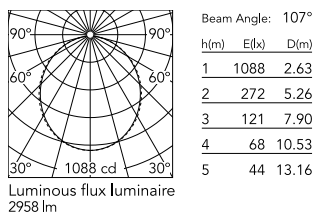

Physical

Colour	Anodized Grey
Trim	No
Orientation	Fixed
Length (mm)	2530
Net weight (kg)	5.75
IP internal	20
IP external	20

Download

Mounting instructions [↓ ZIP](#)

Photometric Files

LDT / IES [↓ ZIP](#)

Technical Drawings

2D [↓ ZIP](#)

3D [↓ ZIP](#)

Schematic light drawing

Photometric

Lighting type	Direct
Light distribution	Symmetric
CCT (K)	3000
CRI>	80
Beam angle C0-180 (°)	110
Beam angle C90-270 (°)	110

Electrical

Insulation class	I
Frequency (Hz)	50/60
Main voltage (Vac)	220-240
Power supply	Integrated
Dimmable	No
Power supply type	Non Dimmable
Emergency	No