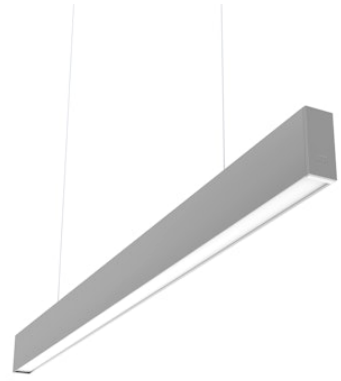

FLOS

N35D253G02B Anodized Grey

In-Finity 35 Suspension Down 3000K General Lighting

Designed by FLOS Architectural, 2017

LED modular system for suspended installation, including LED luminaires, aluminum installation profile, and diffusers. Drivers included in lighting modules for 220-240V connection to mains or to other lighting modules. Suspension kit not included.

Are you a professional and your project needs consulting and support?

[BOOK AN APPOINTMENT](#)

Main specifications

Mounting	Suspension
Environments	Indoor dry location
Light source type	LED
Light sources included	Yes
LED type	Top LED
Lamp category	LED
Number of lamps	1
Power (W)	50
Lumen Output (lm)	2958

Physical

Colour	Anodized Grey
Trim	No
Orientation	Fixed
Length (mm)	2530
Net weight (kg)	5.75
IP internal	20
IP external	20

Download

Mounting instructions [↓ ZIP](#)

Photometric Files

LDT / IES [↓ ZIP](#)

Technical Drawings

Notes

Opal Diffuser: Diffuse, glare free and uniform lighting throughout the room. /
Emergency: Emergency Module available in all versions, length 1405 mm. In normal use, it uses the same power consumption as the standard In-Finity. In emergency use, it emits 10% of normal use during 3 hours. Endcaps: must be ordered separately. Consult Flos Architectural team for a configuration without end caps.