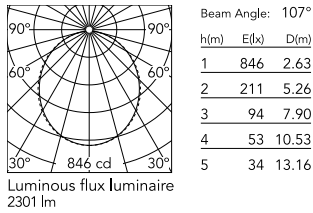

Physical

Colour	Black
Trim	No
Orientation	Fixed
Length (mm)	1970
Net weight (kg)	4.48
IP internal	20
IP external	20

Download

Mounting instructions [↓ ZIP](#)

Photometric Files

LDT / IES [↓ ZIP](#)

Technical Drawings

2D [↓ ZIP](#)

3D [↓ ZIP](#)

Schematic light drawing

Photometric

Lighting type	Direct
Light distribution	Symmetric
CCT (K)	3000
CRI>	80
Beam angle C0-180 (°)	110
Beam angle C90-270 (°)	110

Electrical

Insulation class	I
Frequency (Hz)	50/60
Main voltage (Vac)	220-240
Power supply	Integrated
Dimmable	No
Power supply type	Non Dimmable
Emergency	No