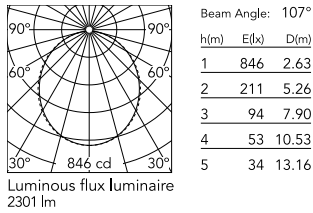

Physical

Colour	Anodized Grey
Trim	No
Orientation	Fixed
Length (mm)	1970
Net weight (kg)	4.48
IP internal	20
IP external	20

Download

Mounting instructions [↓ ZIP](#)

Photometric Files

LDT / IES [↓ ZIP](#)

Technical Drawings

2D [↓ ZIP](#)

3D [↓ ZIP](#)

Schematic light drawing

Photometric

Lighting type	Direct
Light distribution	Symmetric
CCT (K)	3000
CRI>	80
Beam angle C0-180 (°)	110
Beam angle C90-270 (°)	110

Electrical

Insulation class	I
Frequency (Hz)	50/60
Main voltage (Vac)	220-240
Power supply	Integrated
Dimmable	No
Power supply type	Non Dimmable
Emergency	No