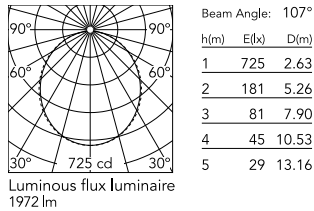

Physical

Colour	White
Trim	No
Orientation	Fixed
Length (mm)	1690
Net weight (kg)	3.84
IP internal	20
IP external	20

Download

Mounting instructions [↓ ZIP](#)

Photometric Files

LDT / IES [↓ ZIP](#)

Technical Drawings

2D [↓ ZIP](#)

3D [↓ ZIP](#)

Schematic light drawing

Photometric

Lighting type	Direct
Light distribution	Symmetric
CCT (K)	3000
CRI>	80
Beam angle C0-180 (°)	110
Beam angle C90-270 (°)	110

Electrical

Insulation class	I
Frequency (Hz)	50/60
Main voltage (Vac)	220-240
Power supply	Integrated
Dimmable	No
Power supply type	Non Dimmable
Emergency	No