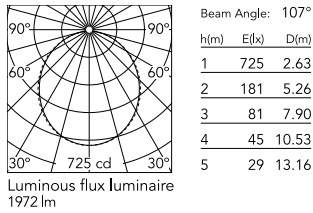

Physical

Colour	Black
Trim	No
Orientation	Fixed
Length (mm)	1690
Net weight (kg)	3.84
IP internal	20
IP external	20

Download

Mounting instructions [↓ ZIP](#)

Photometric Files

LDT / IES [↓ ZIP](#)

Technical Drawings

2D [↓ ZIP](#)

3D [↓ ZIP](#)

Schematic light drawing

Photometric

Lighting type	Direct
Light distribution	Symmetric
CCT (K)	3000
CRI>	80
Beam angle C0-180 (°)	110
Beam angle C90-270 (°)	110

Electrical

Insulation class	I
Frequency (Hz)	50/60
Main voltage (Vac)	220-240
Power supply	Integrated
Dimmable	No
Power supply type	Non Dimmable
Emergency	No