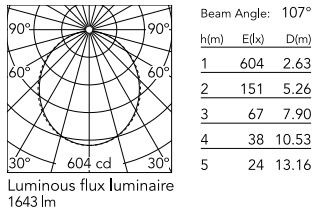

Physical

Colour	White
Trim	No
Orientation	Fixed
Length (mm)	1405
Net weight (kg)	3.19
IP internal	20
IP external	20

Download

Mounting instructions [↓ ZIP](#)

Photometric Files

LDT / IES [↓ ZIP](#)

Technical Drawings

2D [↓ ZIP](#)

3D [↓ ZIP](#)

Schematic light drawing

Photometric

Lighting type	Direct
Light distribution	Symmetric
CCT (K)	3000
CRI>	80
Beam angle C0-180 (°)	110
Beam angle C90-270 (°)	110

Electrical

Insulation class	I
Frequency (Hz)	50/60
Main voltage (Vac)	220-240
Power supply	Integrated
Dimmable	No
Power supply type	Non Dimmable
Emergency	No