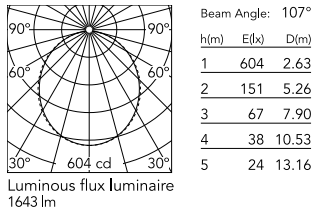

Physical

Colour	Black
Trim	No
Orientation	Fixed
Length (mm)	1405
Net weight (kg)	3.19
IP internal	20
IP external	20

Download

Mounting instructions [↓ ZIP](#)

Photometric Files

LDT / IES [↓ ZIP](#)

Technical Drawings

2D [↓ ZIP](#)

3D [↓ ZIP](#)

Schematic light drawing

Photometric

Lighting type	Direct
Light distribution	Symmetric
CCT (K)	3000
CRI>	80
Beam angle C0-180 (°)	110
Beam angle C90-270 (°)	110

Electrical

Insulation class	I
Frequency (Hz)	50/60
Main voltage (Vac)	220-240
Power supply	Integrated
Dimmable	No
Power supply type	Non Dimmable
Emergency	No