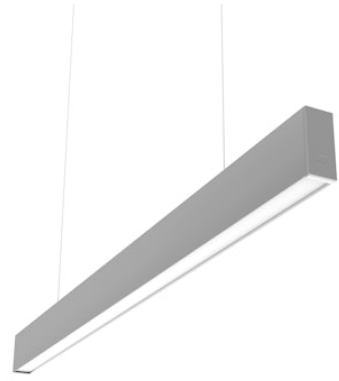

# FLOS

N35D143G02B Anodized Grey

## In-Finity 35 Suspension Down 3000K General Lighting

Designed by FLOS Architectural, 2017

LED modular system for suspended installation, including LED luminaires, aluminum installation profile, and diffusers. Drivers included in lighting modules for 220-240V connection to mains or to other lighting modules. Suspension kit not included.

### Main specifications

Mounting	Suspension
Environments	Indoor dry location
Light source type	LED
Light sources included	Yes
LED type	Top LED
Lamp category	LED
Number of lamps	1
Power (W)	28
Lumen Output (lm)	1643