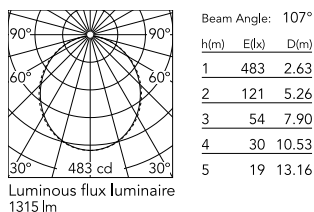

Schematic light drawing

Photometric

Lighting type	Direct
Light distribution	Symmetric
CCT (K)	3000
CRI>	80
Beam angle C0-180 (°)	110
Beam angle C90-270 (°)	110

Electrical

Insulation class	I
Frequency (Hz)	50/60
Main voltage (Vac)	220-240
Power supply	Integrated
Dimmable	No
Power supply type	Non Dimmable
Emergency	No

Notes

Opal Diffuser: Diffuse, glare free and uniform lighting throughout the room. /
Emergency: Emergency Module available in all versions, length 1405 mm. In normal use, it uses the same power consumption as the standard In-Finity. In emergency use, it emits 10% of normal use during 3 hours. Endcaps: must be ordered separately. Consult Flos Architectural team for a configuration without end caps.