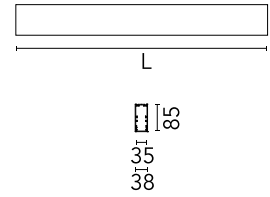

LED modular system for suspended installation, including LED luminaires, aluminum installation profile, and diffusers. Drivers included in lighting modules for 220-240V connection to mains or to other lighting modules. Suspension kit not included.