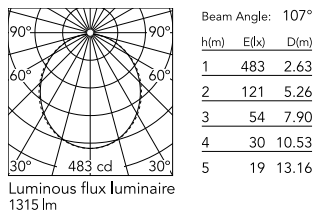

Schematic light drawing

Photometric

Lighting type	Direct
Light distribution	Symmetric
CCT (K)	3000
CRI>	80
Beam angle C0-180 (°)	110
Beam angle C90-270 (°)	110

Electrical

Insulation class	I
Frequency (Hz)	50/60
Main voltage (Vac)	220-240
Power supply	Integrated
Dimmable	No
Power supply type	Non Dimmable
Emergency	No

Notes

Opal Diffuser: Diffuse, glare free and uniform lighting throughout the room. /
Emergency: Emergency Module available in all versions, length 1405 mm. In normal use, it uses the same power consumption as the standard In-Finity. In emergency use, it emits 10% of normal use during 3 hours. Endcaps: must be ordered separately. Consult Flos Architectural team for a configuration without end caps.