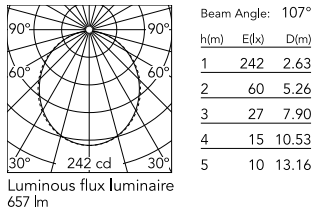

### Physical

Colour	White
Trim	No
Orientation	Fixed
Length (mm)	565
Net weight (kg)	1.28
IP internal	20
IP external	20

### Photometric Files

LDT / IES [↓ ZIP](#)

### Technical Drawings

2D [↓ ZIP](#)

3D [↓ ZIP](#)

## Schematic light drawing