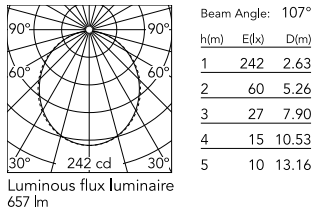

Physical

Colour	Black
Trim	No
Orientation	Fixed
Length (mm)	565
Net weight (kg)	1.28
IP internal	20
IP external	20

Download

Mounting instructions [↓ ZIP](#)

Photometric Files

LDT / IES [↓ ZIP](#)

Technical Drawings

2D [↓ ZIP](#)

3D [↓ ZIP](#)

Schematic light drawing

Photometric

Lighting type	Direct
Light distribution	Symmetric
CCT (K)	3000
CRI>	80
Beam angle C0-180 (°)	110
Beam angle C90-270 (°)	110

Electrical

Insulation class	I
Frequency (Hz)	50/60
Main voltage (Vac)	220-240
Power supply	Integrated
Dimmable	No
Power supply type	Non Dimmable
Emergency	No