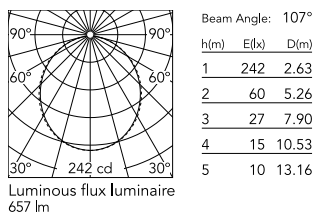

Physical

Colour	Anodized Grey
Trim	No
Orientation	Fixed
Length (mm)	565
Net weight (kg)	1.28
IP internal	20
IP external	20

Download

Mounting instructions [↓ ZIP](#)

Photometric Files

LDT / IES [↓ ZIP](#)

Technical Drawings

2D [↓ ZIP](#)

3D [↓ ZIP](#)

Schematic light drawing

Photometric

Lighting type	Direct
Light distribution	Symmetric
CCT (K)	3000
CRI>	80
Beam angle C0-180 (°)	110
Beam angle C90-270 (°)	110

Electrical

Insulation class	I
Frequency (Hz)	50/60
Main voltage (Vac)	220-240
Power supply	Integrated
Dimmable	No
Power supply type	Non Dimmable
Emergency	No