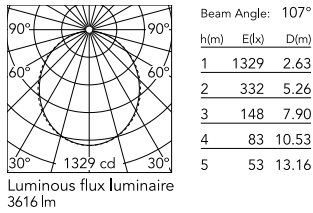

Physical

| | |
|-----------------|-------|
| Colour | White |
| Trim | No |
| Orientation | Fixed |
| Length (mm) | 3095 |
| Net weight (kg) | 7.03 |
| IP internal | 20 |
| IP external | 20 |

Download

[Mounting instructions](#)  ZIP

Photometric Files

[LDT / IES](#)  ZIP

Technical Drawings

[2D](#)  ZIP

[3D](#)  ZIP

Schematic light drawing

Photometric

| | |
|------------------------|-----------|
| Lighting type | Direct |
| Light distribution | Symmetric |
| CCT (K) | 3000 |
| CRI> | 80 |
| Beam angle C0-180 (°) | 110 |
| Beam angle C90-270 (°) | 110 |