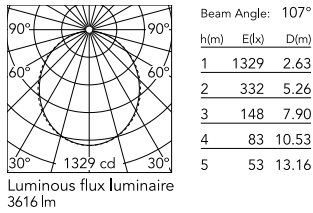

Physical

Colour	Black
Trim	No
Orientation	Fixed
Length (mm)	3095
Net weight (kg)	7.03
IP internal	20
IP external	20

Download

Mounting instructions [↓ ZIP](#)

Photometric Files

LDT / IES [↓ ZIP](#)

Technical Drawings

2D [↓ ZIP](#)

3D [↓ ZIP](#)

Schematic light drawing

Photometric

Lighting type	Direct
Light distribution	Symmetric
CCT (K)	3000
CRI>	80
Beam angle C0-180 (°)	110
Beam angle C90-270 (°)	110

Electrical

Insulation class	I
Frequency (Hz)	50/60
Main voltage (Vac)	220-240
Power supply	Integrated
Dimmable	Yes
Power supply type	Dimmable DALI 1
Emergency	No