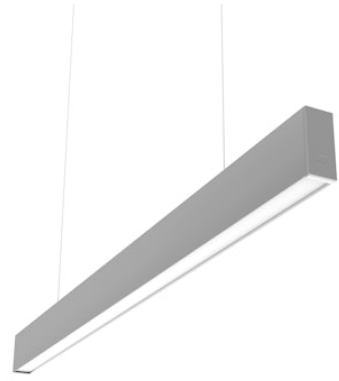

FLOS

N35D303G02BDA Anodized Grey

In-Finity 35 Suspension Down 3000K General Lighting Dali

Designed by FLOS Architectural, 2017

LED modular system for suspended installation, including LED luminaires, aluminum installation profile, and diffusers. Drivers included in lighting modules for 220-240V connection to mains or to other lighting modules. Suspension kit not included.

Are you a professional and your project needs consulting and support?

[BOOK AN APPOINTMENT](#)

Main specifications

Mounting	Suspension
Environments	Indoor dry location
Light source type	LED
Light sources included	Yes
LED type	Top LED
Lamp category	LED
Number of lamps	1
Power (W)	63.5
Lumen Output (lm)	3616

Physical

Colour	Anodized Grey
Trim	No
Orientation	Fixed
Length (mm)	3095
Net weight (kg)	7.03
IP internal	20
IP external	20

Download

Mounting instructions [↓ ZIP](#)

Photometric Files

LDT / IES [↓ ZIP](#)

Technical Drawings

Notes

Opal Diffuser: Diffuse, glare free and uniform lighting throughout the room. /
Emergency: Emergency Module available in all versions, length 1405 mm. In normal use, it uses the same power consumption as the standard In-Finity. In emergency use, it emits 10% of normal use during 3 hours. Endcaps: must be ordered separately. Consult Flos Architectural team for a configuration without end caps.