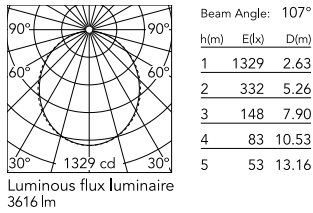

Physical

Colour	Anodized Grey
Trim	No
Orientation	Fixed
Length (mm)	3095
Net weight (kg)	7.03
IP internal	20
IP external	20

Download

Mounting instructions [↓ ZIP](#)

Photometric Files

LDT / IES [↓ ZIP](#)

Technical Drawings

2D [↓ ZIP](#)

3D [↓ ZIP](#)

Schematic light drawing

Photometric

Lighting type	Direct
Light distribution	Symmetric
CCT (K)	3000
CRI>	80
Beam angle C0-180 (°)	110
Beam angle C90-270 (°)	110

Electrical

Insulation class	I
Frequency (Hz)	50/60
Main voltage (Vac)	220-240
Power supply	Integrated
Dimmable	Yes
Power supply type	Dimmable DALI 1
Emergency	No