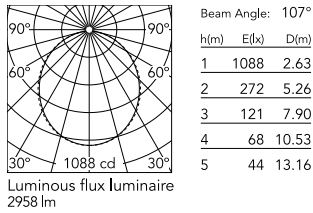

Physical

Colour	White
Trim	No
Orientation	Fixed
Length (mm)	2530
Net weight (kg)	5.75
IP internal	20
IP external	20

Download

[Mounting instructions](#) ZIP

Photometric Files

[LDT / IES](#) ZIP

Technical Drawings

[2D](#) ZIP

[3D](#) ZIP

Schematic light drawing

Photometric

Lighting type	Direct
Light distribution	Symmetric
CCT (K)	3000
CRI>	80
Beam angle C0-180 (°)	110
Beam angle C90-270 (°)	110

Electrical

Insulation class	I
Frequency (Hz)	50/60
Main voltage (Vac)	220-240
Power supply	Integrated
Dimmable	Yes
Power supply type	Dimmable DALI 1
Emergency	No