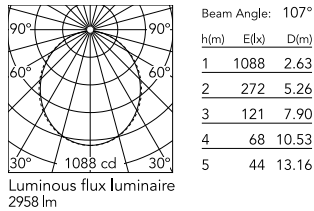

### Physical

Colour	Black
Trim	No
Orientation	Fixed
Length (mm)	2530
Net weight (kg)	5.75
IP internal	20
IP external	20

### Photometric Files

LDT / IES [↓ ZIP](#)

### Technical Drawings

2D [↓ ZIP](#)

3D [↓ ZIP](#)

## Schematic light drawing