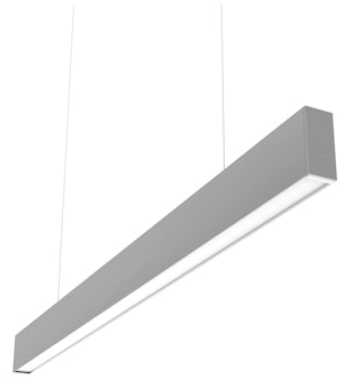

FLOS

N35D253G02BDA Anodized Grey

In-Finity 35 Suspension Down 3000K General Lighting Dali

Designed by FLOS Architectural, 2017

LED modular system for suspended installation, including LED luminaires, aluminum installation profile, and diffusers. Drivers included in lighting modules for 220-240V connection to mains or to other lighting modules. Suspension kit not included.

Are you a professional and your project needs consulting and support?

[BOOK AN APPOINTMENT](#)

Main specifications

Mounting	Suspension
Environments	Indoor dry location
Light source type	LED
Light sources included	Yes
LED type	Top LED
Lamp category	LED
Number of lamps	1
Power (W)	50
Lumen Output (lm)	2958

Physical

Colour	Anodized Grey
Trim	No
Orientation	Fixed
Length (mm)	2530
Net weight (kg)	5.75
IP internal	20
IP external	20

Download

Mounting instructions [↓ ZIP](#)

Photometric Files

LDT / IES [↓ ZIP](#)

Technical Drawings

Notes

Opal Diffuser: Diffuse, glare free and uniform lighting throughout the room. /
Emergency: Emergency Module available in all versions, length 1405 mm. In normal use, it uses the same power consumption as the standard In-Finity. In emergency use, it emits 10% of normal use during 3 hours. Endcaps: must be ordered separately. Consult Flos Architectural team for a configuration without end caps.