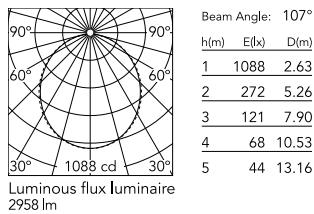

Physical

Colour	Anodized Grey
Trim	No
Orientation	Fixed
Length (mm)	2530
Net weight (kg)	5.75
IP internal	20
IP external	20

Download

Mounting instructions [↓ ZIP](#)

Photometric Files

LDT / IES [↓ ZIP](#)

Technical Drawings

2D [↓ ZIP](#)

3D [↓ ZIP](#)

Schematic light drawing

Photometric

Lighting type	Direct
Light distribution	Symmetric
CCT (K)	3000
CRI>	80
Beam angle C0-180 (°)	110
Beam angle C90-270 (°)	110

Electrical

Insulation class	I
Frequency (Hz)	50/60
Main voltage (Vac)	220-240
Power supply	Integrated
Dimmable	Yes
Power supply type	Dimmable DALI 1
Emergency	No