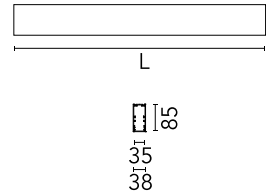

LED modular system for suspended installation, including LED luminaires, aluminum installation profile, and diffusers. Drivers included in lighting modules for 220-240V connection to mains or to other lighting modules. Suspension kit not included.