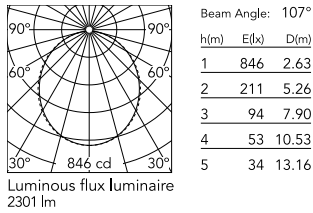

Physical

Colour	White
Trim	No
Orientation	Fixed
Length (mm)	1970
Net weight (kg)	4.48
IP internal	20
IP external	20

Download

Mounting instructions [↓ ZIP](#)

Photometric Files

LDT / IES [↓ ZIP](#)

Technical Drawings

2D [↓ ZIP](#)

3D [↓ ZIP](#)

Schematic light drawing

Photometric

Lighting type	Direct
Light distribution	Symmetric
CCT (K)	3000
CRI>	80
Beam angle C0-180 (°)	110
Beam angle C90-270 (°)	110

Electrical

Insulation class	I
Frequency (Hz)	50/60
Main voltage (Vac)	220-240
Power supply	Integrated
Dimmable	Yes
Power supply type	Dimmable DALI 1
Emergency	No