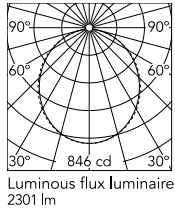

### Technical Drawings

2D [↓ ZIP](#)

3D [↓ ZIP](#)

## Schematic light drawing

Beam Angle: 107°

h(m)	E(lx)	D(m)
1	846	2.63
2	211	5.26
3	94	7.90
4	53	10.53
5	34	13.16