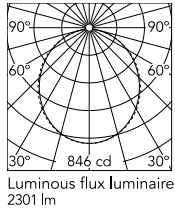

Physical

Colour	Anodized Grey
Trim	No
Orientation	Fixed
Length (mm)	1970
Net weight (kg)	4.48
IP internal	20
IP external	20

Download

Mounting instructions [↓ ZIP](#)

Photometric Files

LDT / IES [↓ ZIP](#)

Technical Drawings

2D [↓ ZIP](#)

3D [↓ ZIP](#)

Schematic light drawing

Beam Angle: 107°

h(m)	E(lx)	D(m)
1	846	2.63
2	211	5.26
3	94	7.90
4	53	10.53
5	34	13.16

Photometric

Lighting type	Direct
Light distribution	Symmetric
CCT (K)	3000
CRI>	80
Beam angle C0-180 (°)	110
Beam angle C90-270 (°)	110