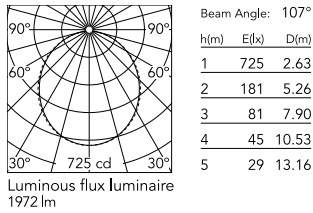

Physical

Colour	White
Trim	No
Orientation	Fixed
Length (mm)	1690
Net weight (kg)	3.84
IP internal	20
IP external	20

Download

Mounting instructions [↓ ZIP](#)

Photometric Files

LDT / IES [↓ ZIP](#)

Technical Drawings

2D [↓ ZIP](#)

3D [↓ ZIP](#)

Schematic light drawing

Photometric

Lighting type	Direct
Light distribution	Symmetric
CCT (K)	3000
CRI>	80
Beam angle C0-180 (°)	110
Beam angle C90-270 (°)	110

Electrical

Insulation class	I
Frequency (Hz)	50/60
Main voltage (Vac)	220-240
Power supply	Integrated
Dimmable	Yes
Power supply type	Dimmable DALI 1
Emergency	No