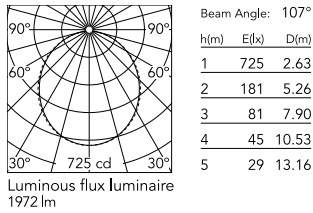

Physical

Colour	Black
Trim	No
Orientation	Fixed
Length (mm)	1690
Net weight (kg)	3.84
IP internal	20
IP external	20

Download

Mounting instructions [↓ ZIP](#)

Photometric Files

LDT / IES [↓ ZIP](#)

Technical Drawings

2D [↓ ZIP](#)

3D [↓ ZIP](#)

Schematic light drawing

Photometric

Lighting type	Direct
Light distribution	Symmetric
CCT (K)	3000
CRI>	80
Beam angle C0-180 (°)	110
Beam angle C90-270 (°)	110

Electrical

Insulation class	I
Frequency (Hz)	50/60
Main voltage (Vac)	220-240
Power supply	Integrated
Dimmable	Yes
Power supply type	Dimmable DALI 1
Emergency	No