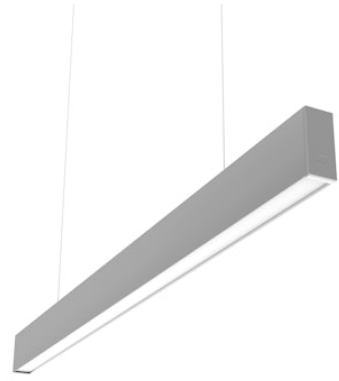

FLOS

N35D163G02BDA Anodized Grey

In-Finity 35 Suspension Down 3000K General Lighting Dali

Designed by FLOS Architectural, 2017

LED modular system for suspended installation, including LED luminaires, aluminum installation profile, and diffusers. Drivers included in lighting modules for 220-240V connection to mains or to other lighting modules. Suspension kit not included.

Are you a professional and your project needs consulting and support?

[BOOK AN APPOINTMENT](#)

Main specifications

Mounting	Suspension
Environments	Indoor dry location
Light source type	LED
Light sources included	Yes
LED type	Top LED
Lamp category	LED
Number of lamps	1
Power (W)	35.5
Lumen Output (lm)	1972

Physical

Colour	Anodized Grey
Trim	No
Orientation	Fixed
Length (mm)	1690
Net weight (kg)	3.84
IP internal	20
IP external	20

Download

Mounting instructions [↓ ZIP](#)

Photometric Files

LDT / IES [↓ ZIP](#)

Technical Drawings

Notes

Opal Diffuser: Diffuse, glare free and uniform lighting throughout the room. /
Emergency: Emergency Module available in all versions, length 1405 mm. In normal use, it uses the same power consumption as the standard In-Finity. In emergency use, it emits 10% of normal use during 3 hours. Endcaps: must be ordered separately. Consult Flos Architectural team for a configuration without end caps.