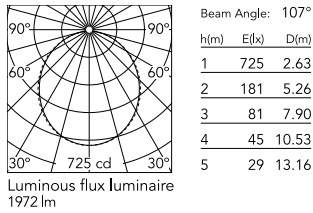

Physical

Colour	Anodized Grey
Trim	No
Orientation	Fixed
Length (mm)	1690
Net weight (kg)	3.84
IP internal	20
IP external	20

Download

Mounting instructions [↓ ZIP](#)

Photometric Files

LDT / IES [↓ ZIP](#)

Technical Drawings

2D [↓ ZIP](#)

3D [↓ ZIP](#)

Schematic light drawing

Photometric

Lighting type	Direct
Light distribution	Symmetric
CCT (K)	3000
CRI>	80
Beam angle C0-180 (°)	110
Beam angle C90-270 (°)	110

Electrical

Insulation class	I
Frequency (Hz)	50/60
Main voltage (Vac)	220-240
Power supply	Integrated
Dimmable	Yes
Power supply type	Dimmable DALI 1
Emergency	No