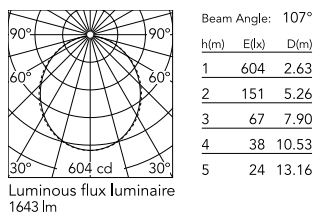

Schematic light drawing

Photometric

Lighting type	Direct
Light distribution	Symmetric
CCT (K)	3000
CRI>	80
Beam angle C0-180 (°)	110
Beam angle C90-270 (°)	110

Electrical

Insulation class	I
Frequency (Hz)	50/60
Main voltage (Vac)	220-240
Power supply	Integrated
Dimmable	Yes
Power supply type	Dimmable DALI 1
Emergency	No

Notes

Opal Diffuser: Diffuse, glare free and uniform lighting throughout the room. /
Emergency: Emergency Module available in all versions, length 1405 mm. In normal use, it uses the same power consumption as the standard In-Finity. In emergency use, it emits 10% of normal use during 3 hours. Endcaps: must be ordered separately. Consult Flos Architectural team for a configuration without end caps.