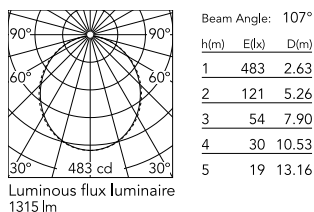

Physical

Colour	Black
Trim	No
Orientation	Fixed
Length (mm)	1125
Net weight (kg)	2.56
IP internal	20
IP external	20

Download

Mounting instructions [↓ ZIP](#)

Photometric Files

LDT / IES [↓ ZIP](#)

Technical Drawings

2D [↓ ZIP](#)

3D [↓ ZIP](#)

Schematic light drawing

Photometric

Lighting type	Direct
Light distribution	Symmetric
CCT (K)	3000
CRI>	80
Beam angle C0-180 (°)	110
Beam angle C90-270 (°)	110

Electrical

Insulation class	I
Frequency (Hz)	50/60
Main voltage (Vac)	220-240
Power supply	Integrated
Dimmable	Yes
Power supply type	Dimmable DALI 1
Emergency	No