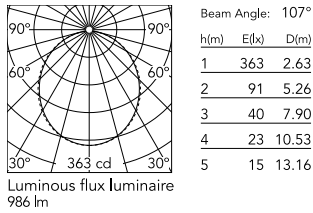

Physical

Colour	White
Trim	No
Orientation	Fixed
Length (mm)	845
Net weight (kg)	1.92
IP internal	20
IP external	20

Download

[Mounting instructions](#)  ZIP

Photometric Files

[LDT / IES](#)  ZIP

Technical Drawings

[2D](#)  ZIP

[3D](#)  ZIP

Schematic light drawing

Photometric

Lighting type	Direct
Light distribution	Symmetric
CCT (K)	3000
CRI>	80
Beam angle C0-180 (°)	110
Beam angle C90-270 (°)	110

Electrical

Insulation class	I
Frequency (Hz)	50/60
Main voltage (Vac)	220-240
Power supply	Integrated
Dimmable	Yes
Power supply type	Dimmable DALI 1
Emergency	No