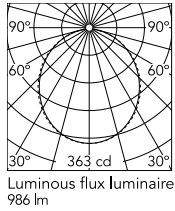

Physical

Colour	Black
Trim	No
Orientation	Fixed
Length (mm)	845
Net weight (kg)	1.92
IP internal	20
IP external	20

Download

Mounting instructions [↓ ZIP](#)

Photometric Files

LDT / IES [↓ ZIP](#)

Technical Drawings

2D [↓ ZIP](#)

3D [↓ ZIP](#)

Schematic light drawing

Beam Angle:	107°		
h(m)	E(lx)	D(m)	
1	363	2.63	
2	91	5.26	
3	40	7.90	
4	23	10.53	
5	15	13.16	

Photometric

Lighting type	Direct
Light distribution	Symmetric
CCT (K)	3000
CRI>	80
Beam angle C0-180 (°)	110
Beam angle C90-270 (°)	110