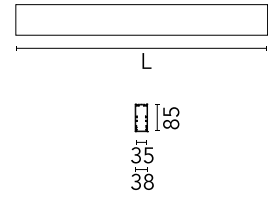

LED modular system for suspended installation, including LED luminaires, aluminum installation profile, and diffusers. Drivers included in lighting modules for 220-240V connection to mains or to other lighting modules. Suspension kit not included.