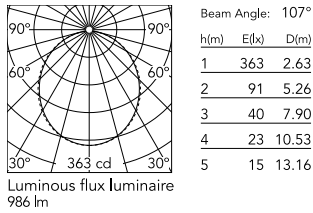

Physical

Colour	Anodized Grey
Trim	No
Orientation	Fixed
Length (mm)	845
Net weight (kg)	1.92
IP internal	20
IP external	20

Download

Mounting instructions [↓ ZIP](#)

Photometric Files

LDT / IES [↓ ZIP](#)

Technical Drawings

2D [↓ ZIP](#)

3D [↓ ZIP](#)

Schematic light drawing

Photometric

Lighting type	Direct
Light distribution	Symmetric
CCT (K)	3000
CRI>	80
Beam angle C0-180 (°)	110
Beam angle C90-270 (°)	110

Electrical

Insulation class	I
Frequency (Hz)	50/60
Main voltage (Vac)	220-240
Power supply	Integrated
Dimmable	Yes
Power supply type	Dimmable DALI 1
Emergency	No