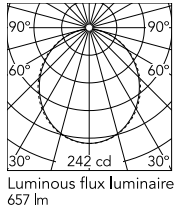

Physical

Colour	White
Trim	No
Orientation	Fixed
Length (mm)	565
Net weight (kg)	1.28
IP internal	20
IP external	20

Download

Mounting instructions [↓ ZIP](#)

Photometric Files

LDT / IES [↓ ZIP](#)

Technical Drawings

2D [↓ ZIP](#)

3D [↓ ZIP](#)

Schematic light drawing

Beam Angle: 107°

h(m)	E(lx)	D(m)
1	242	2.63
2	60	5.26
3	27	7.90
4	15	10.53
5	10	13.16

Photometric

Lighting type	Direct
Light distribution	Symmetric
CCT (K)	3000
CRI>	80
Beam angle C0-180 (°)	110
Beam angle C90-270 (°)	110