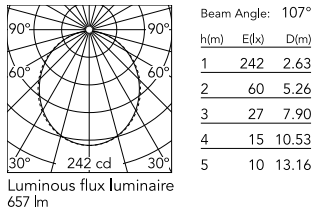

Physical

Colour	Black
Trim	No
Orientation	Fixed
Length (mm)	565
Net weight (kg)	1.28
IP internal	20
IP external	20

Download

Mounting instructions [↓ ZIP](#)

Photometric Files

LDT / IES [↓ ZIP](#)

Technical Drawings

2D [↓ ZIP](#)

3D [↓ ZIP](#)

Schematic light drawing

Photometric

Lighting type	Direct
Light distribution	Symmetric
CCT (K)	3000
CRI>	80
Beam angle C0-180 (°)	110
Beam angle C90-270 (°)	110

Electrical

Insulation class	I
Frequency (Hz)	50/60
Main voltage (Vac)	220-240
Power supply	Integrated
Dimmable	Yes
Power supply type	Dimmable DALI 1
Emergency	No