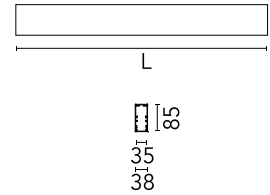

LED modular system for suspended installation, including LED luminaires, aluminum installation profile, and diffusers. Drivers included in lighting modules for 220-240V connection to mains or to other lighting modules. Suspension kit not included.