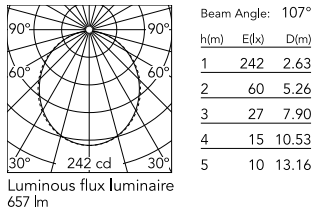

Physical

Colour	Anodized Grey
Trim	No
Orientation	Fixed
Length (mm)	565
Net weight (kg)	1.28
IP internal	20
IP external	20

Download

Mounting instructions [↓ ZIP](#)

Photometric Files

LDT / IES [↓ ZIP](#)

Technical Drawings

2D [↓ ZIP](#)

3D [↓ ZIP](#)

Schematic light drawing

Photometric

Lighting type	Direct
Light distribution	Symmetric
CCT (K)	3000
CRI>	80
Beam angle C0-180 (°)	110
Beam angle C90-270 (°)	110

Electrical

Insulation class	I
Frequency (Hz)	50/60
Main voltage (Vac)	220-240
Power supply	Integrated
Dimmable	Yes
Power supply type	Dimmable DALI 1
Emergency	No