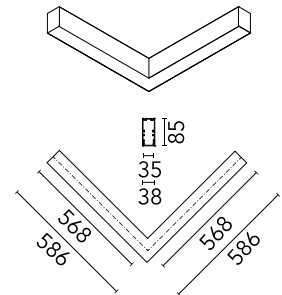

LED modular system for surface installation, including LED luminaires, aluminum installation profile, and diffusers. Drivers included in lighting modules for 220-240V connection to mains or to other lighting modules.

Are you a professional and your project needs consulting and support?

[BOOK AN APPOINTMENT](#)