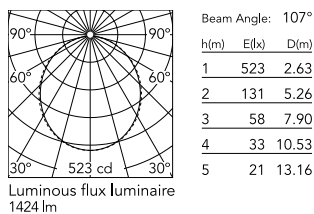

Physical

Colour	White
Trim	No
Orientation	Fixed
Length (mm)	568
Net weight (kg)	3.16
IP internal	20

Download

[Mounting instructions](#)  ZIP

Photometric Files

[LDT / IES](#)  ZIP

Technical Drawings

[2D](#)  ZIP

[3D](#)  ZIP

Schematic light drawing

Photometric

Lighting type	Direct
Light distribution	Symmetric
CCT (K)	4000
CRI>	80
Beam angle C0-180 (°)	110
Beam angle C90-270 (°)	110

Electrical

Insulation class	I
Frequency (Hz)	50/60
Main voltage (Vac)	220-240
Power supply	Integrated
Dimmable	Yes
Power supply type	Dimmable DALI 1
Emergency	No