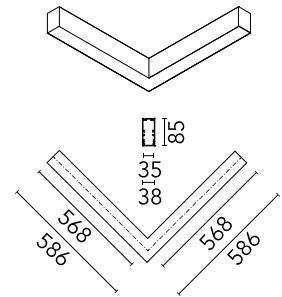

LED modular system for surface installation, including LED luminaires, aluminum installation profile, and diffusers. Drivers included in lighting modules for 220-240V connection to mains or to other lighting modules.

Are you a professional and your project needs consulting and support?

[BOOK AN APPOINTMENT](#)