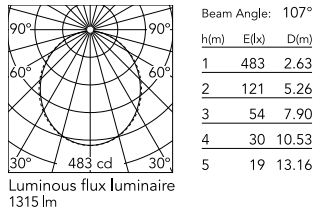

### Physical

Colour	White
Trim	No
Orientation	Fixed
Length (mm)	568
Net weight (kg)	3.16
IP internal	20

### Photometric Files

[LDT / IES](#)  ZIP

### Technical Drawings

[2D](#)  ZIP

[3D](#)  ZIP

## Schematic light drawing