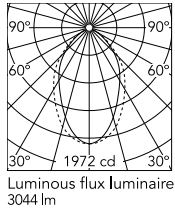

Physical

Colour	Anodized Grey
Trim	No
Orientation	Fixed
Length (mm)	3095
Net weight (kg)	7.03
IP internal	20

Download

Mounting instructions [↓ ZIP](#)

Photometric Files

LDT / IES [↓ ZIP](#)

Technical Drawings

2D [↓ ZIP](#)

3D [↓ ZIP](#)

Schematic light drawing

Beam Angle: 75°

h(m)	E(lx)	D(m)
1	1972	1.25
2	493	2.50
3	219	3.76
4	123	5.01
5	79	6.26

Photometric

Lighting type	Direct
Light distribution	Asymmetric
CCT (K)	4000
CRI>	80
Beam angle C0-180 (°)	76
Beam angle C90-270 (°)	64