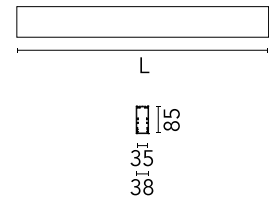

LED modular system for surface installation, including LED luminaires, aluminum installation profile, and diffusers. Drivers included in lighting modules for 220-240V connection to mains or to other lighting modules.