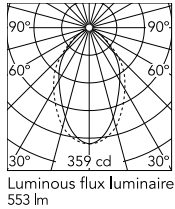

Physical

Colour	White
Trim	No
Orientation	Fixed
Length (mm)	565
Net weight (kg)	1.28
IP internal	20

Download

[Mounting instructions](#)  ZIP

Photometric Files

[LDT / IES](#)  ZIP

Technical Drawings

[2D](#)  ZIP

[3D](#)  ZIP

Schematic light drawing

Beam Angle:	75°	
h(m)	E(lx)	D(m)
1	359	1.25
2	90	2.50
3	40	3.76
4	22	5.01
5	14	6.26

Photometric

Lighting type	Direct
Light distribution	Asymmetric
CCT (K)	4000
CRI>	80
Beam angle C0-180 (°)	76
Beam angle C90-270 (°)	64