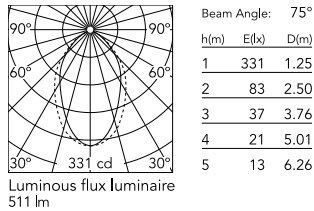

Physical

| | |
|-----------------|---------------|
| Colour | Anodized Grey |
| Trim | No |
| Orientation | Fixed |
| Length (mm) | 565 |
| Net weight (kg) | 1.28 |
| IP internal | 20 |

Download

Mounting instructions [↓ ZIP](#)

Photometric Files

LDT / IES [↓ ZIP](#)

Technical Drawings

2D [↓ ZIP](#)

3D [↓ ZIP](#)

Schematic light drawing

Photometric

| | |
|------------------------|------------|
| Lighting type | Direct |
| Light distribution | Asymmetric |
| CCT (K) | 3000 |
| CRI> | 80 |
| Beam angle C0-180 (°) | 76 |
| Beam angle C90-270 (°) | 64 |