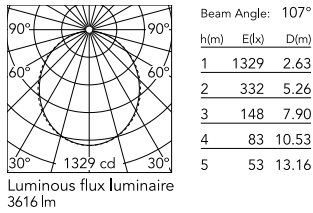

Physical

Colour	White
Trim	No
Orientation	Fixed
Length (mm)	3095
Net weight (kg)	7.03
IP internal	20

Download

[Mounting instructions](#) PDF

[Mounting instructions](#) PDF

Photometric Files

[LDT / IES](#) ZIP

Technical Drawings

[2D](#) ZIP

[3D](#) ZIP

Schematic light drawing

Photometric

Lighting type	Direct
Light distribution	Symmetric
CCT (K)	3000
CRI>	80
Beam angle C0-180 (°)	110
Beam angle C90-270 (°)	110

Electrical