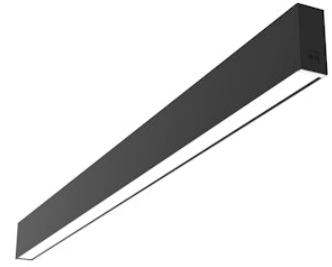

FLOS

■ N35S193G14B Black

In-Finity 35 Surface 3000K General Lighting

Designed by FLOS Architectural, 2017

LED modular system for surface installation, including LED luminaires, aluminum installation profile, and diffusers. Drivers included in lighting modules for 220-240V connection to mains or to other lighting modules.

Are you a professional and your project needs consulting and support?

[BOOK AN APPOINTMENT](#)

Main specifications

Mounting	Ceiling surface
Environments	Indoor dry location
Light source type	LED
Light sources included	Yes
LED type	Top LED
Lamp category	LED
Number of lamps	1
Power (W)	41
Lumen Output (lm)	2301

Physical

Colour	Black
Trim	No
Orientation	Fixed
Length (mm)	1970
Net weight (kg)	4.48
IP internal	20

Download

[Mounting instructions](#) PDF

[Mounting instructions](#) PDF

Photometric Files

[LDT / IES](#) ZIP

08.0109.00

500 mm opal diffuser. Diffuse, glare free and uniform lighting throughout the room