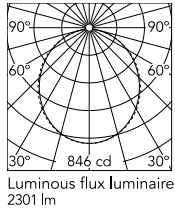

Physical

Colour	Black
Trim	No
Orientation	Fixed
Length (mm)	1970
Net weight (kg)	4.48
IP internal	20

Download

[Mounting instructions](#) PDF

[Mounting instructions](#) PDF

Photometric Files

[LDT / IES](#) ZIP

Technical Drawings

[2D](#) ZIP

[3D](#) ZIP

Schematic light drawing

Beam Angle: 107°

h(m)	E(lx)	D(m)
1	846	2.63
2	211	5.26
3	94	7.90
4	53	10.53
5	34	13.16

Photometric

Lighting type	Direct
Light distribution	Symmetric
CCT (K)	3000
CRI>	80
Beam angle C0-180 (°)	110
Beam angle C90-270 (°)	110