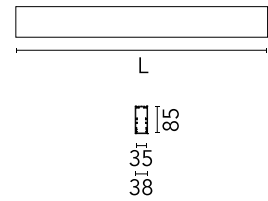

LED modular system for surface installation, including LED luminaires, aluminum installation profile, and diffusers. Drivers included in lighting modules for 220-240V connection to mains or to other lighting modules.